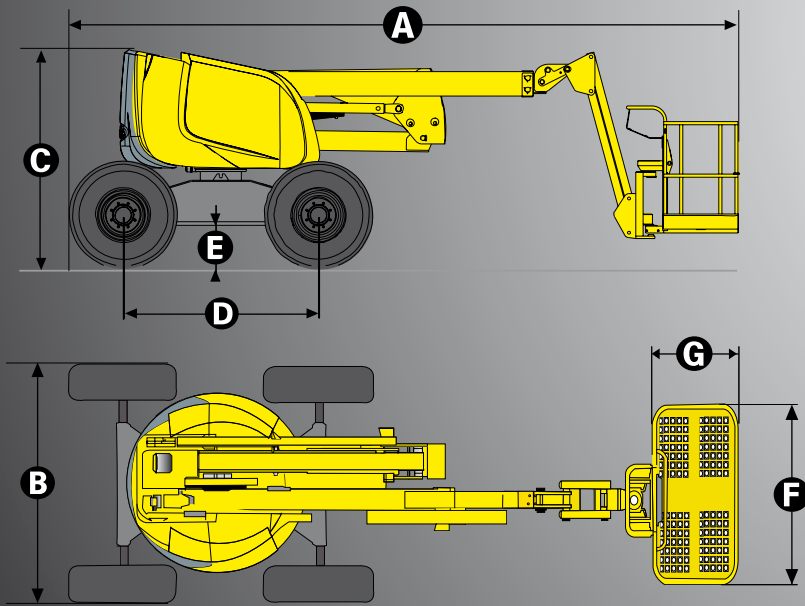

Optimal productivity :

- Continuous 360° turntable rotation
- Full proportional controls and simultaneous boom functions
- Lifts to full height in 44 seconds

Outstanding rough terrain driving features

- 4 wheel steer and 4 wheel drive mean greater manoeuvrability
- Hydraulic differential lock
- 40cm ground clearance

9.2 metre outreach provides a large working envelope

Haulotte 
GROUP

More than lifting

www.haulotte.com

HA16 PX / HA18 PX

ROUGH TERRAIN ARTICULATING BOOMS

TECHNICAL DATA

HA16 PX HA18 PX

Working height	16 m	17.3 m
Platform height	14 m	15.3 m
Horizontal outreach	9.2 m	10.6 m
Up and over clearance	6.6 m	6.6 m
Lift capacity	230 kg	230 kg
F x G - Platform size	1.8 x 0.78 m	1.8 x 0.78 m
A - Length	6.95 m	7.6 m
Storage length	5.25 m	5.9 m
B - Width	2.3 m	2.3 m
C - Height - stowed	2.2 m	2.2 m
Storage height	2.3 m	2.3 m
Vertical jib rotation	140° (+70/-70)	140° (+70/-70)
Platform rotation	180° (+90/-70)	180° (+90/-90)
Turntable rotation	360°	360°
Tailswing	0 m	0 m
D - Wheelbase	2 m	2 m
E - Ground clearance	40 cm	40 cm
Tilt	5°	5°
Drive speed	1.4 - 5.5 km/h	1.4 - 5.5 km/h
Gradeability	50 %	50 %
Turning radius - outside	3.75 m	3.75 m
Tires - foam-filled	385/65-22.5	385/65-22.5
Power source	31 kW- 42 hp	31 kW - 42 hp
Hydraulic system capacity	100 l	100 l
Fuel tank capacity	72 l	72 l
Weight	6950 kg	7950 kg

STANDARD EQUIPMENT

- 4 wheel drive and steer
- Continuous 360° turntable
- Safe to use in winds up to 60km/h
- Swing out engine tray for ease of maintenance
- 72 l fuel tank; 1.50 m filling height
- 5° tilt alarm
- 12 V battery / electrical control system
- Auxiliary power in platform
- Brake release
- Hourmeter
- Mechanical turret slewing hook
- Towing hooks / lifting eyes