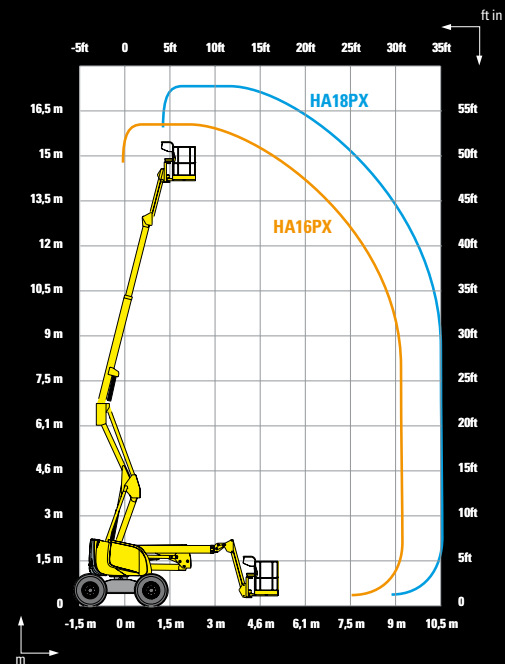

Optimal productivity :

- Continuous 360° turntable rotation
- Full proportional controls and simultaneous boom functions
- Lifts to full height in 44 seconds

Outstanding rough terrain driving features

- 4 wheel steer and 4 wheel drive mean greater manoeuvrability
- Hydraulic differential lock
- 40cm ground clearance

9.2 metre outreach provides a large working envelope

Haulotte 
GROUP

More than lifting

www.haulotte.com

HA16 PX / HA18 PX

ROUGH TERRAIN ARTICULATING BOOMS

TECHNICAL DATA

HA16 PX HA18 PX

Working height	16 m	17.3 m
Platform height	14 m	15.3 m
Horizontal outreach	9.2 m	10.6 m
Up and over clearance	6.6 m	6.6 m
Lift capacity	230 kg	230 kg
F x G - Platform size	1.8 x 0.78 m	1.8 x 0.78 m
A - Length	6.95 m	7.6 m
Storage length	5.25 m	5.9 m
B - Width	2.3 m	2.3 m
C - Height - stowed	2.2 m	2.2 m
Storage height	2.3 m	2.3 m
Vertical jib rotation	140° (+70/-70)	140° (+70/-70)
Platform rotation	180° (+90/-70)	180° (+90/-90)
Turntable rotation	360°	360°
Tailswing	0 m	0 m
D - Wheelbase	2 m	2 m
E - Ground clearance	40 cm	40 cm
Tilt	5°	5°
Drive speed	1.4 - 5.5 km/h	1.4 - 5.5 km/h
Gradeability	50 %	50 %
Turning radius - outside	3.75 m	3.75 m
Tires - foam-filled	385/65-22.5	385/65-22.5
Power source	31 kW- 42 hp	31 kW - 42 hp
Hydraulic system capacity	100 l	100 l
Fuel tank capacity	72 l	72 l
Weight	6950 kg	7950 kg